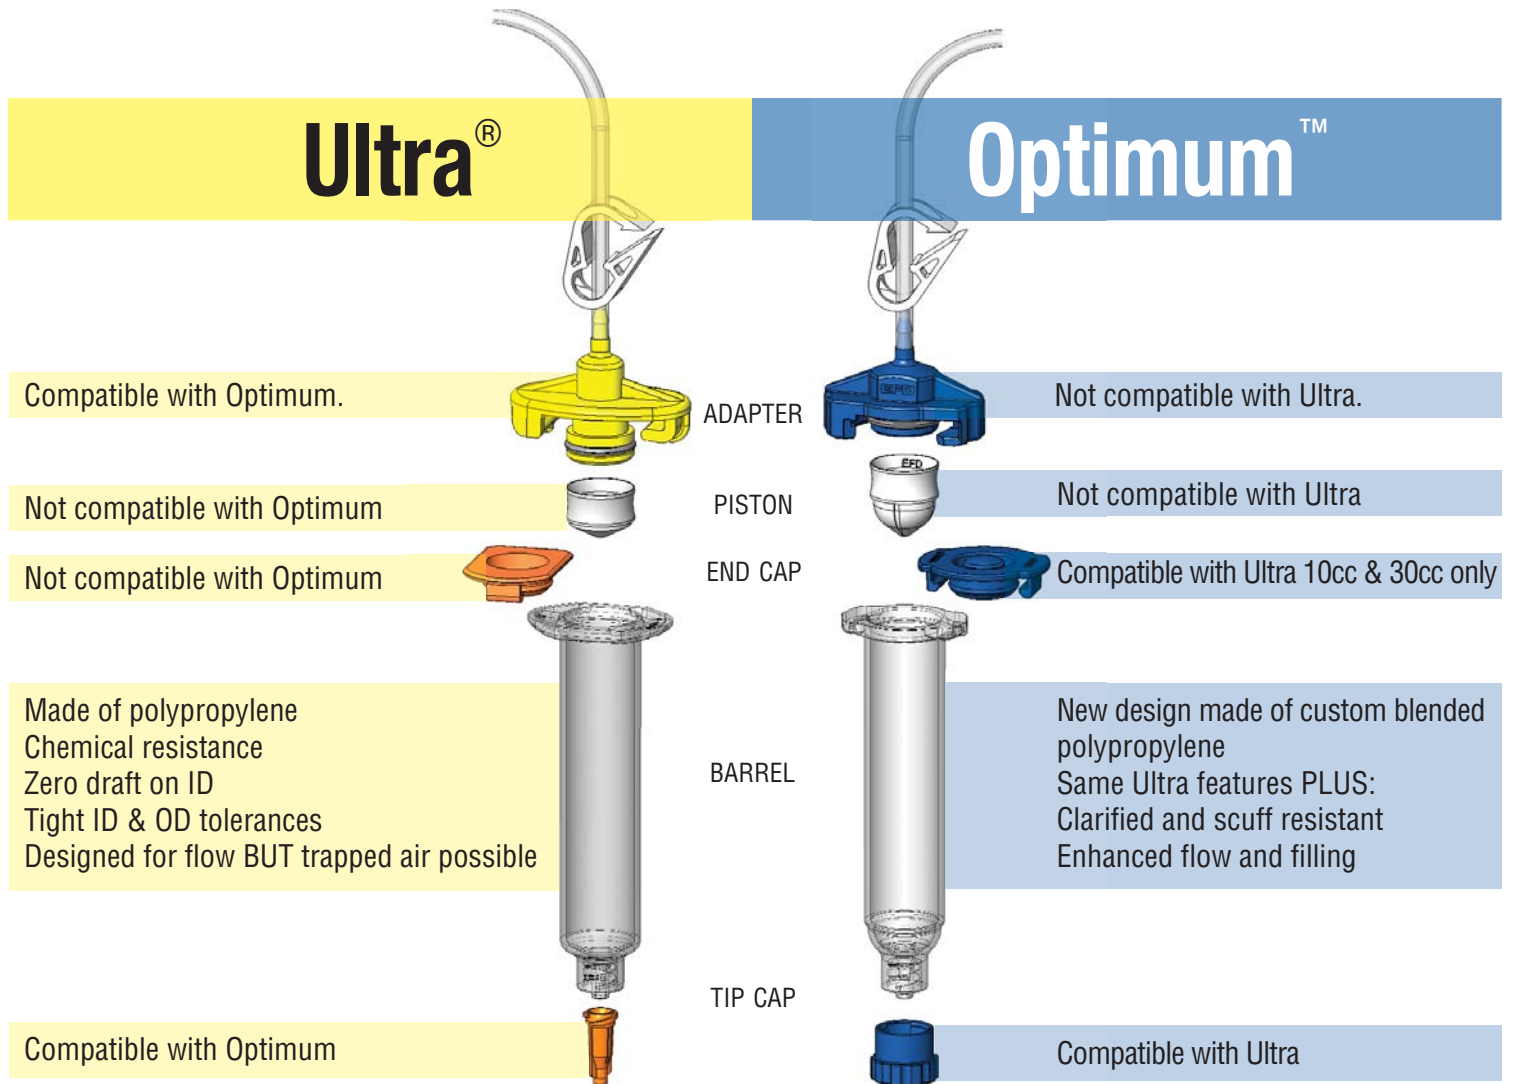

Comparison & compatibility of EFD[®] components

The EFD Optimum dispensing components will replace the Ultra[®] dispensing components effective June 1, 2009.

Call J.A. CRAWFORD CO. at (800)223-5883 for samples.